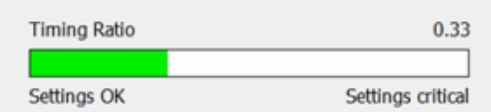

Type	NB		
Model	MAC		
OS	Windows 10 Pro 64-bit		
CPU	Intel Core i7-4770HQ		
HDD	SATA III SSD 256GB		
RAM	DDR3 16GB		
USB 3.0	PCH 2 Ports(Intel Z87 Native)		

Tested Camera : UI-3360CP-C-HQ

Tested time : 87h

Host Performance

Frame Timing (only in DIB mode)

CPU load	30 %
FPS from Camera	152.2 fps
Max FPS possible by CPU	464.2 fps
Frame calculation time	2.2 ms
Frame delay time	6.6 ms

Use OpenMP Default

Current software settings