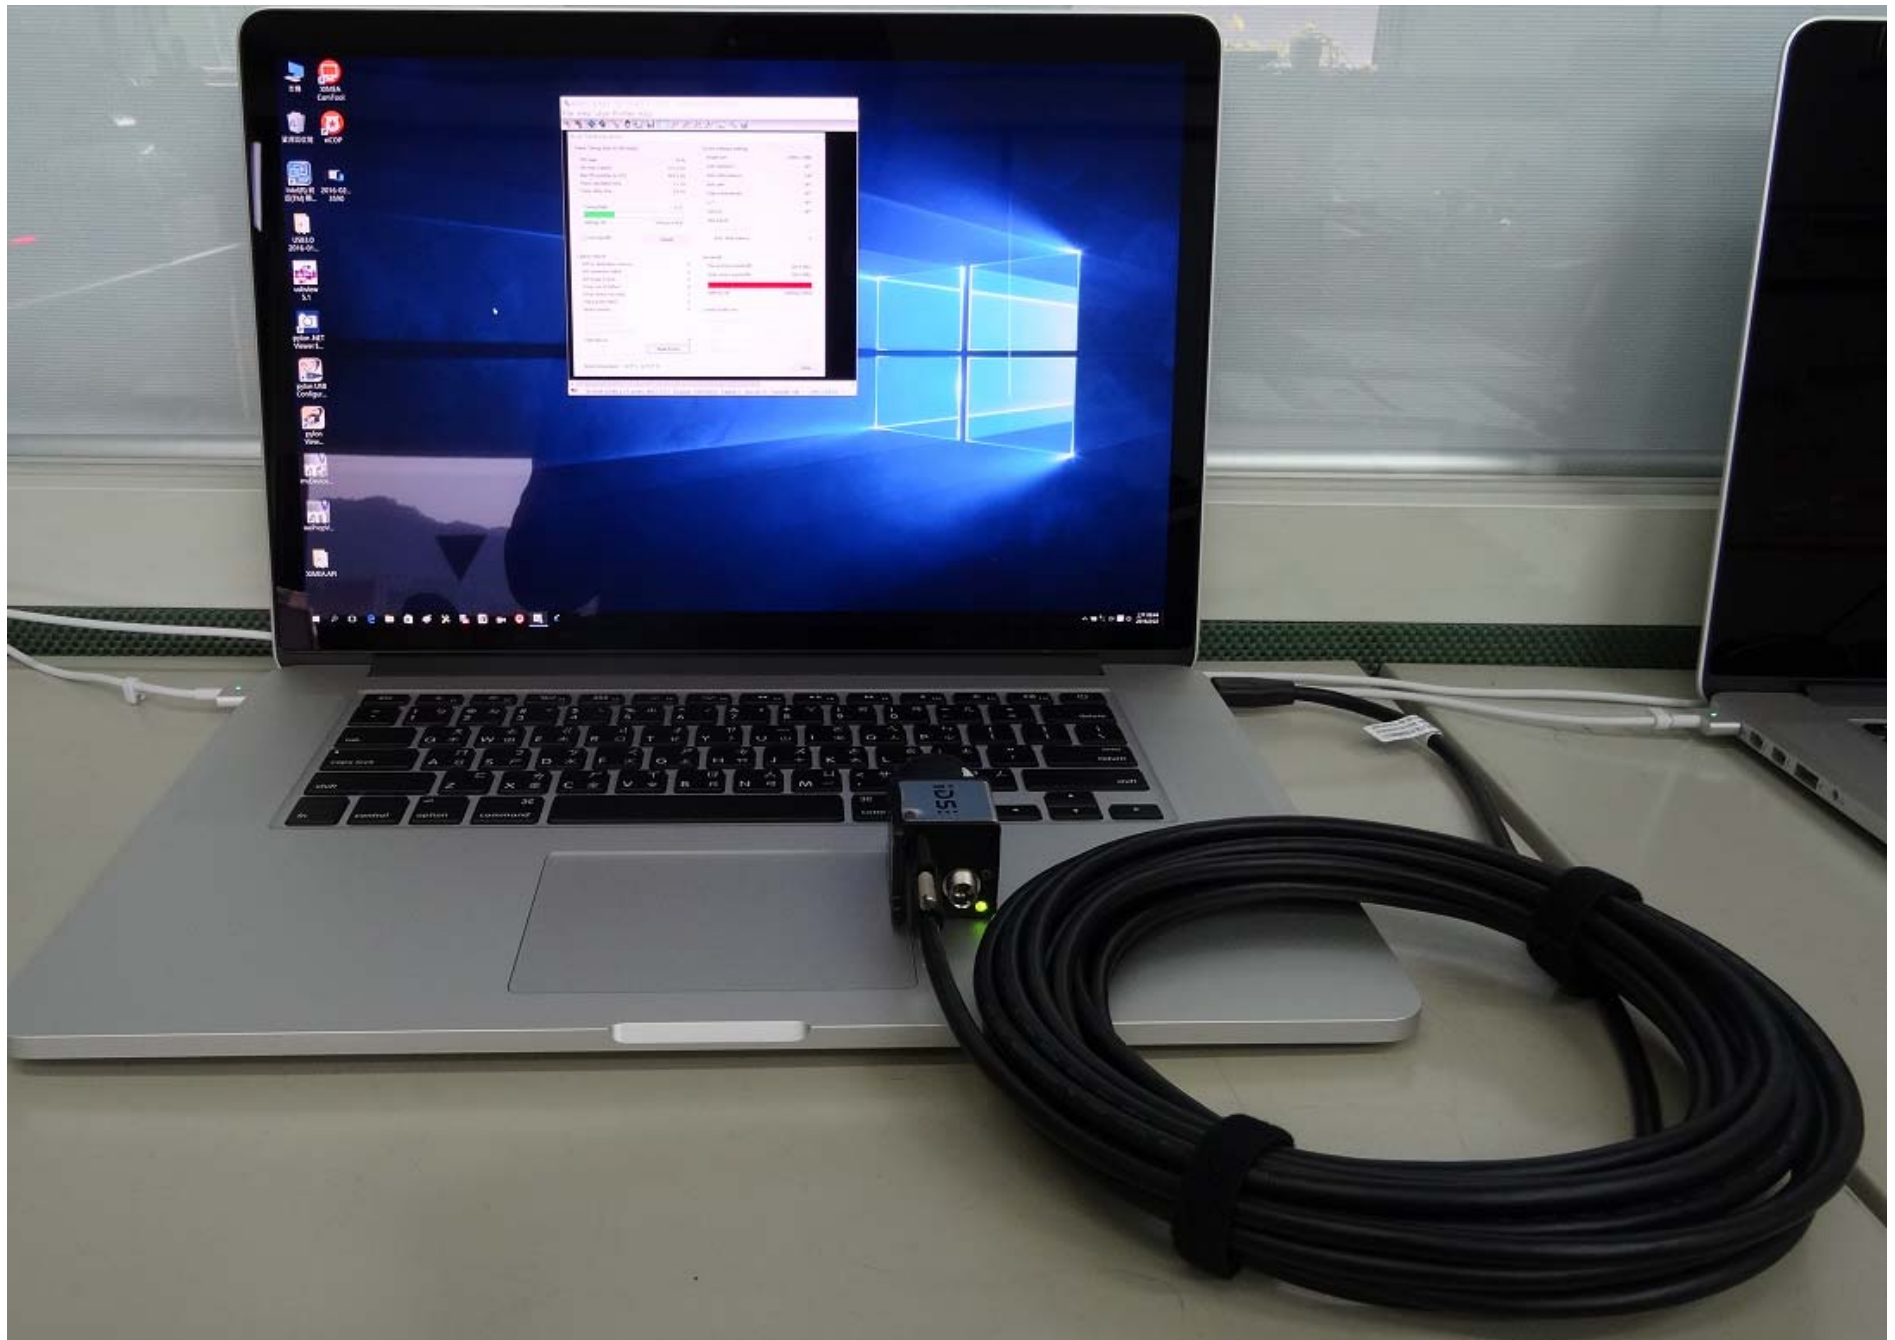

BGRA8 (2048 x 1088) Frames: 79007982 Display: 16642504 Failed: 0 Recon: 0 Transfer: OK FPS: 152.21

JARGY CO., LTD.

Test Report

Model : CBL-PD302MBSWB-7m

Ver : 1.0

Date : 2016/2/22

Camera Brand Name : IDS

Test Platform

Type	NB		
Model	MAC		
OS	Windows 10 Pro 64-bit		
CPU	Intel Core i7-4770HQ		
HDD	SATA III SSD 256GB		
RAM	DDR3 16GB		
USB 3.0	PCH 2 Ports(Intel Z87 Native)		

Tested Camera : UI-3360CP-C-HQ

Tested time : 87h